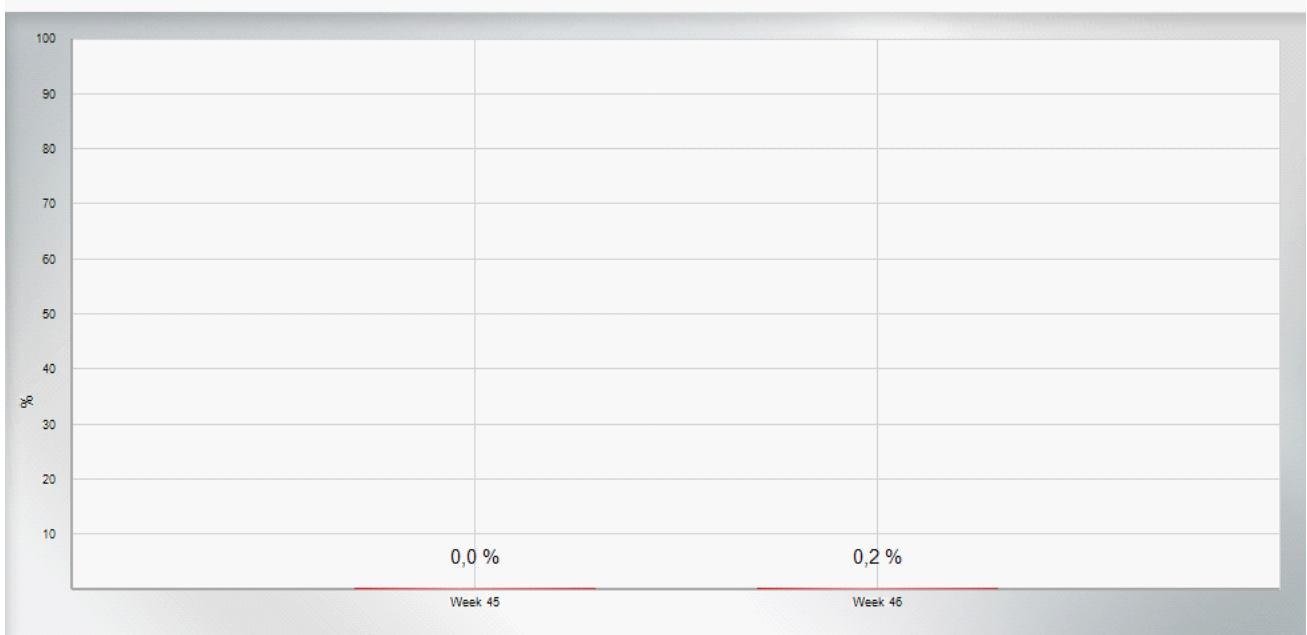

Noise report

Date: 16.11.2016

Department:	Procent i rød/grøn
Report time period:	09-11-2016 - 16-11-2016

Green zone

Percent of measurements in green zone

Red zone

Percent of measurements in red zone

Your noise limits: ■ 0-50dB ■ 50-65dB ■ above 65 dB