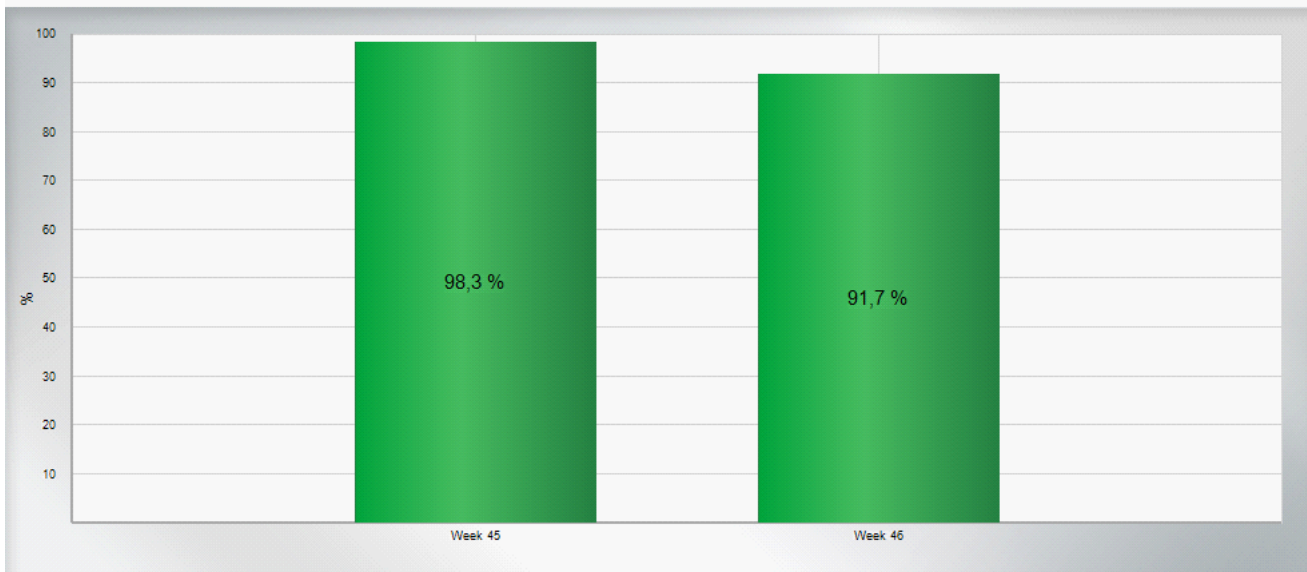

Noise report

Date: 16.11.2016

Department:	Procent i rød/grøn
Report time period:	09-11-2016 - 16-11-2016

Green zone

Percent of measurements in green zone

Red zone

Percent of measurements in red zone

Your noise limits: ■ 0-50dB ■ 50-65dB ■ above 65 dB